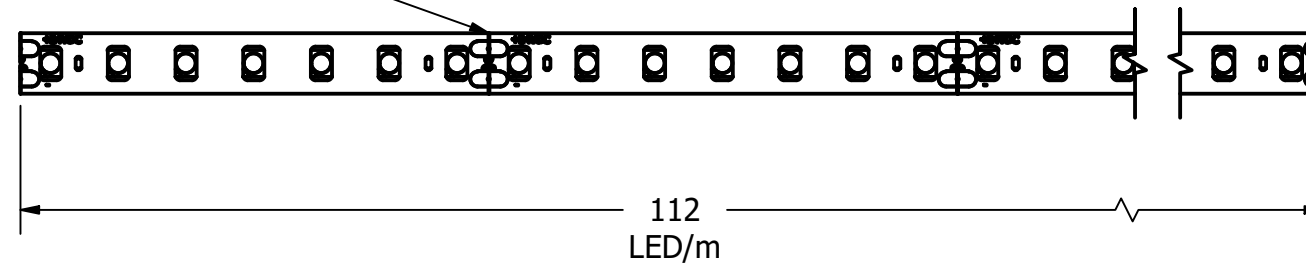

Cut off at every 62 (mm)

DRAWN Charles	10/10/2018	LED FLEX	
CHECKED			
QA		TITLE	
MFG		ECO FLEX 112 IP20	
APPROVED			REV
		DWG NO	
Unit 17 Greenwich Business Park London, SE10 9QF	0203 137 7305	SCALE 2:1	SHEET 1 OF 1