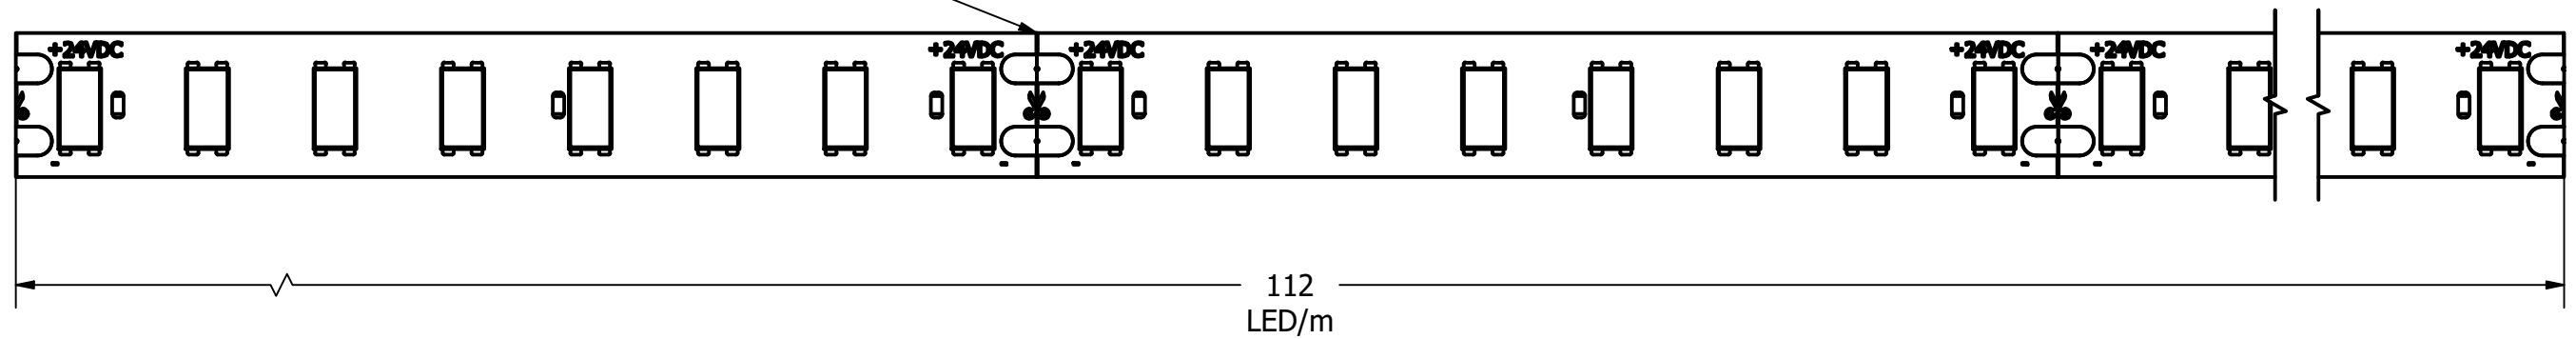

Cut off at every 71 (mm)

DRAWN Razvan	28/02/2017	LED FLEX	
CHECKED			
QA		TITLE	
MFG		Extreme Flex 112 IP20	
APPROVED			
		DWG NO	REV
Unit 6 Southbrook Mews London, SE12 8LG	0845 862 9001 0203 137 7305	EXTF-112-IP20	
SCALE 2:1		SHEET 1 OF 1	